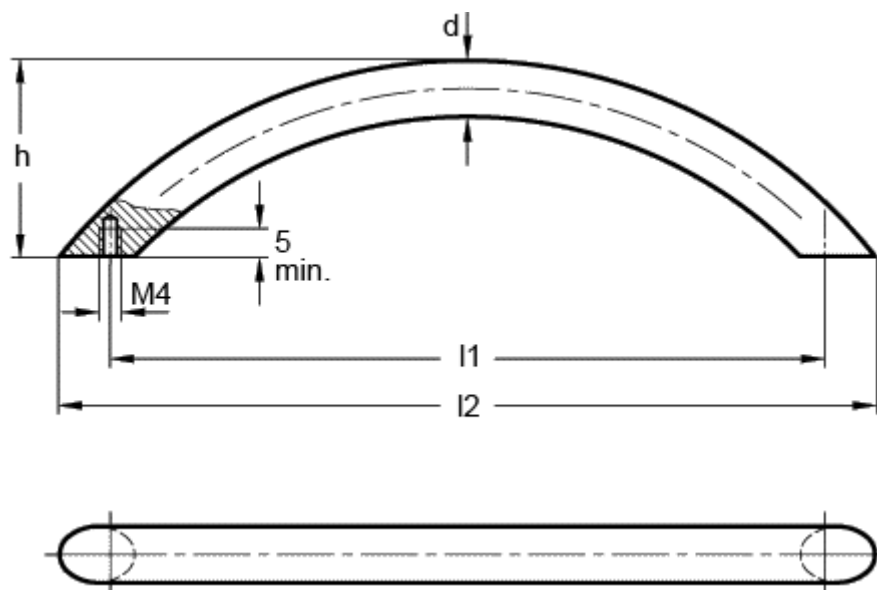

Article number: 20189192

Description: E+G Arch handle, st. steel GN 424.5-10-192

Measures

| | |
|------------|-------|
| d | = 10 |
| h | = 35 |
| l1 | = 192 |
| l2 approx. | = 219 |